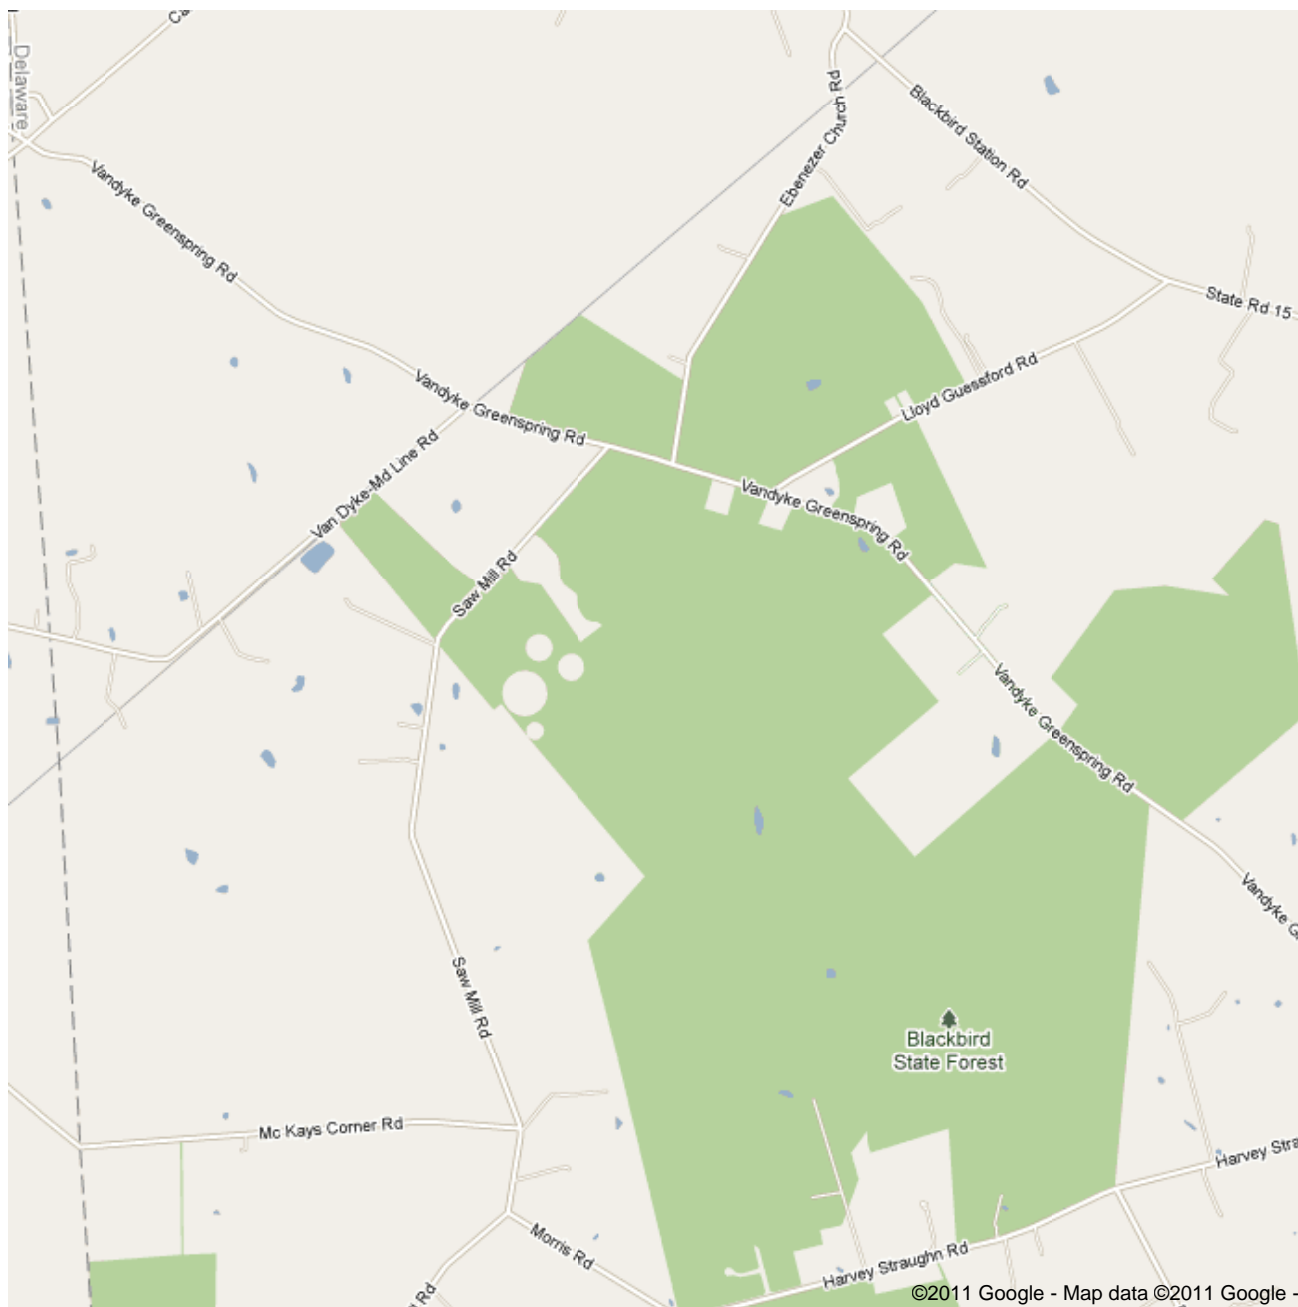

**Directions to Saltere Rd**  
27.6 mi – about 46 mins  
Site #2 Saw Mill Road

©2011 Google - Map data ©2011 Google -